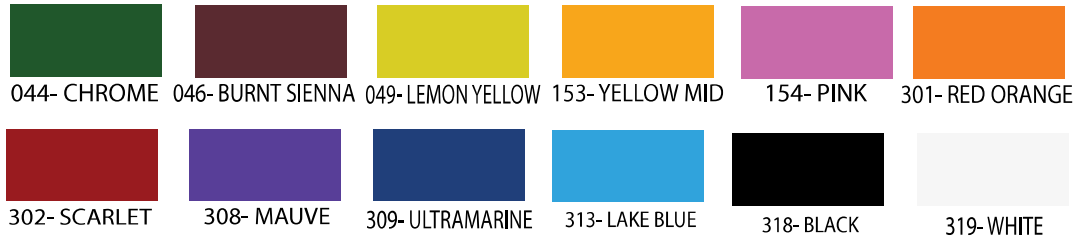

Focus Acryliner (3D PAINT)