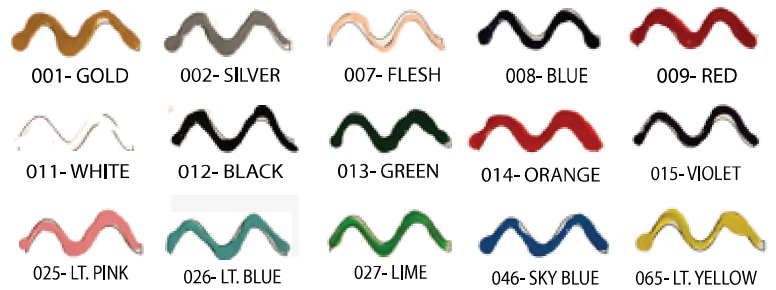

#ACL-22 22ml 12pc/box; 576 pc/case
Colors: single and assorted