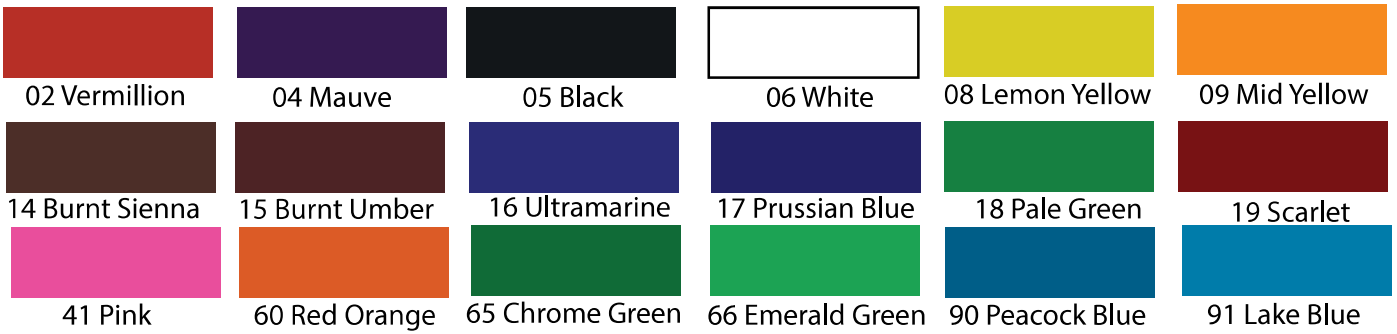

			
660 Ivory Black	014 Burnt Sienna	062 Cad Red	100 Lemon Yellow
			
120 Med Yellow	340 Ultramarine	500 Yellow Ochre	710 T. White
			
326 Sap Green	220 Vermillion	426 Emerald Green	550 Vandyke Brown

FOCUS VIBRACOLOR POSTER PAINT / GOUACHE

#PG-100 6pc/immer 72pc/case

		
007 White	030 Peach Red	216 Lemon
		
302 Scarlet	403 Violet	443 Ultra
		
568 Grass Green	684 Burnt Sienna	793 Black

FOCUS VIBRACOLOR POSTER PAINT / GOUACHE

#PC-15(doz) cardboard box 30 doz/case
 #PC15-TR hard plastic tray 30 doz/case

0.02603 13.2
 0.02603 13.2

- the "true" poster paint
- very opaque; high coverage
- pigment rich
- vibrant color
- European formula
- for serious painters

FOCUS TEMPERA AC

#TEMP-1612AC; 6 set/inner; 36 set/case
 Color: Assorted

TEMP-15-6; 96 set/case
Colors: single and assorted

TEMP-15DOZ; 48set/case
Colors: single and assorted

0.03077 19

RED

LEMON

ULTRAMARINE

GREEN

BLACK